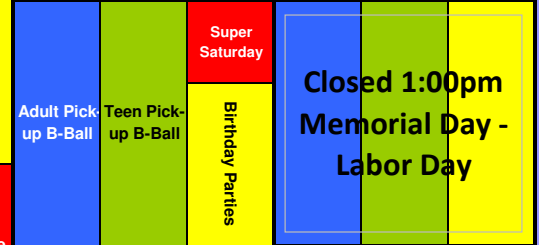

Schedule Key

- BLUE Adult (Ages 18 & up)
- GREEN Teen (Ages 12-17yrs)
- RED Kids (Ages 3-11yrs)
- YELLOW Family
- GRAY JCC