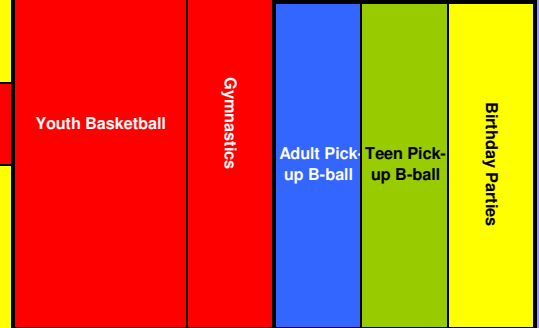

Schedule Key

- BLUE Adult (Ages 18 & up)
- GREEN Teen (Ages 12-17yrs)
- RED Kids (Ages 3-11yrs)
- YELLOW Family
- GRAY JCC